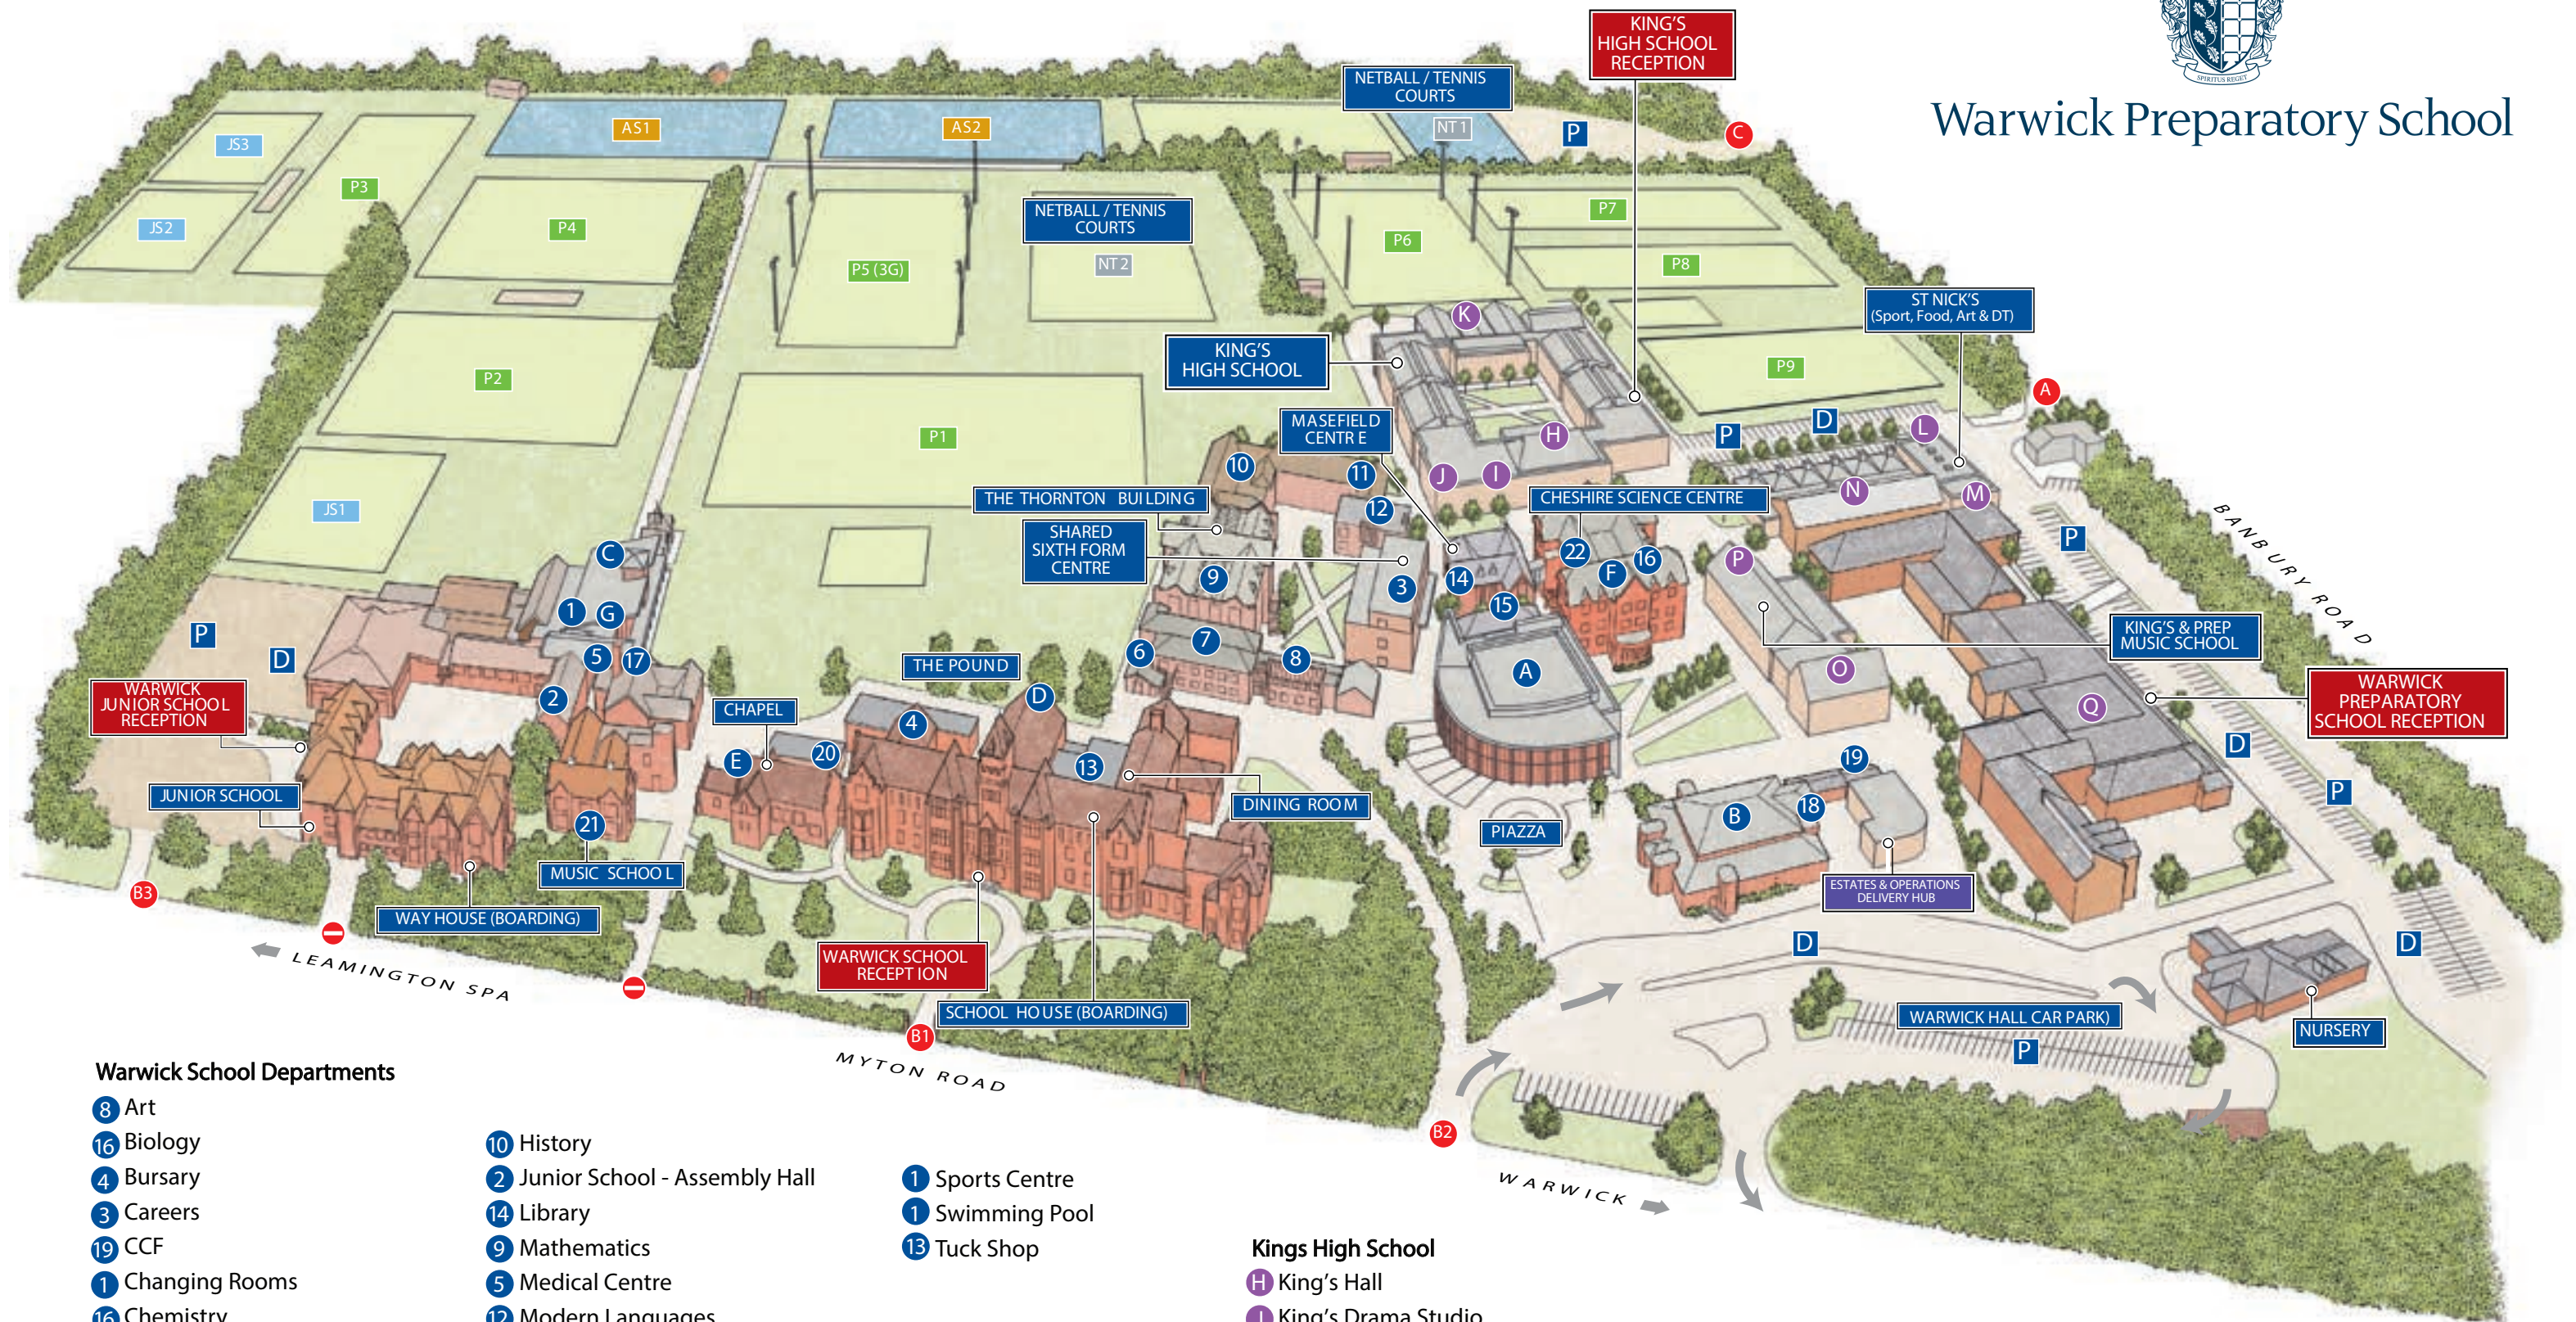

Warwick Preparatory School

Warwick School Departments

- 8 Art
- 16 Biology
- 4 Bursary
- 3 Careers
- 19 CCF
- 1 Changing Rooms
- 16 Chemistry
- 7 Classics
- 14 Computing
- 20 Curriculum Support
- 6 Design Technology
- 15 Drama
- 11 Economics and Business
- 9 English
- 10 Geography
- 10 History
- 2 Junior School - Assembly Hall
- 14 Library
- 9 Mathematics
- 5 Medical Centre
- 12 Modern Languages
- 21 Music
- 16 Physics
- 16 Psychology
- 7 Religion & Philosophy
- 18 Rifle Range
- 17 School Shop
- 22 Sciences
- 1 Sports Centre
- 1 Swimming Pool
- 13 Tuck Shop

Kings High School

- H King's Hall
- I King's Drama Studio
- J King's Studio
- K King's Dining Room
- L King's Gym
- M King's Fitness Suite
- N Bridge House Sports Hall
- O Rosconn Auditorium
- P King's & Prep Music Recital Room
- Q Prep Hall

Entrances

- A Banbury Road Entrance
- B1 Warwick School Reception Entrance
- B2 Myton Road Entrance
- B3 Myton Road Warwick Junior School Entrance
- C Gallows Hill Entrance

Sports Pitches

- JS1-3 Junior School Pitches
- AS1-2 Astroturf Pitches
- P1-9 Rugby Pitches
- TN1-2 Netball / Tennis Courts

Parking P Visitors' Parking D Drop Off Point / Collection Point